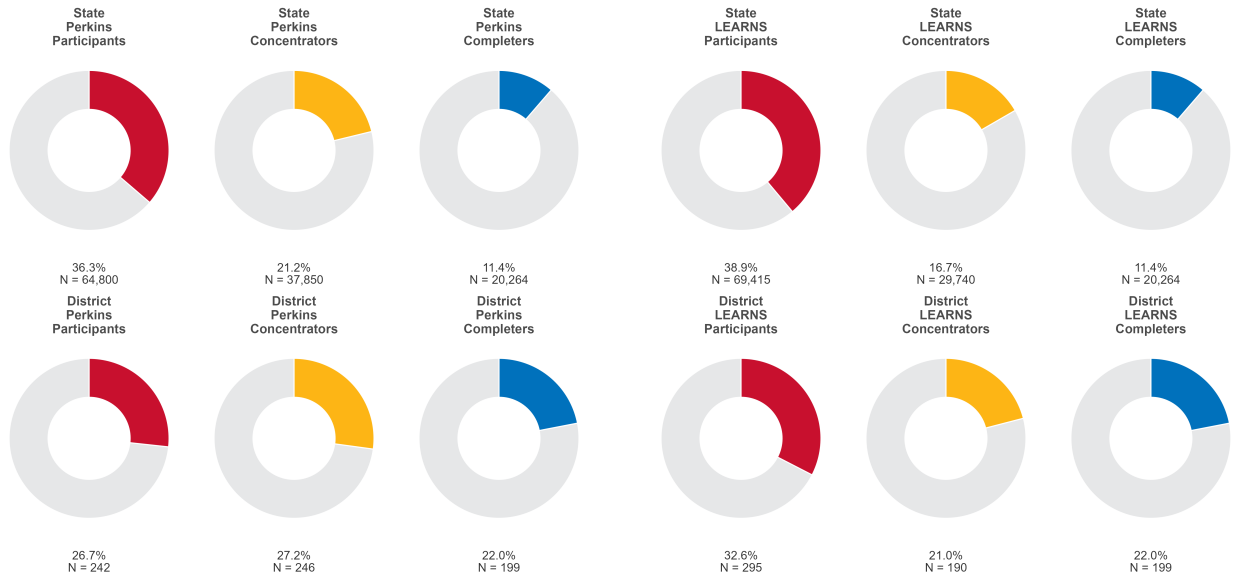

## DEQUEEN SCHOOL DISTRICT

Enrollment includes Grades 8–12 students.