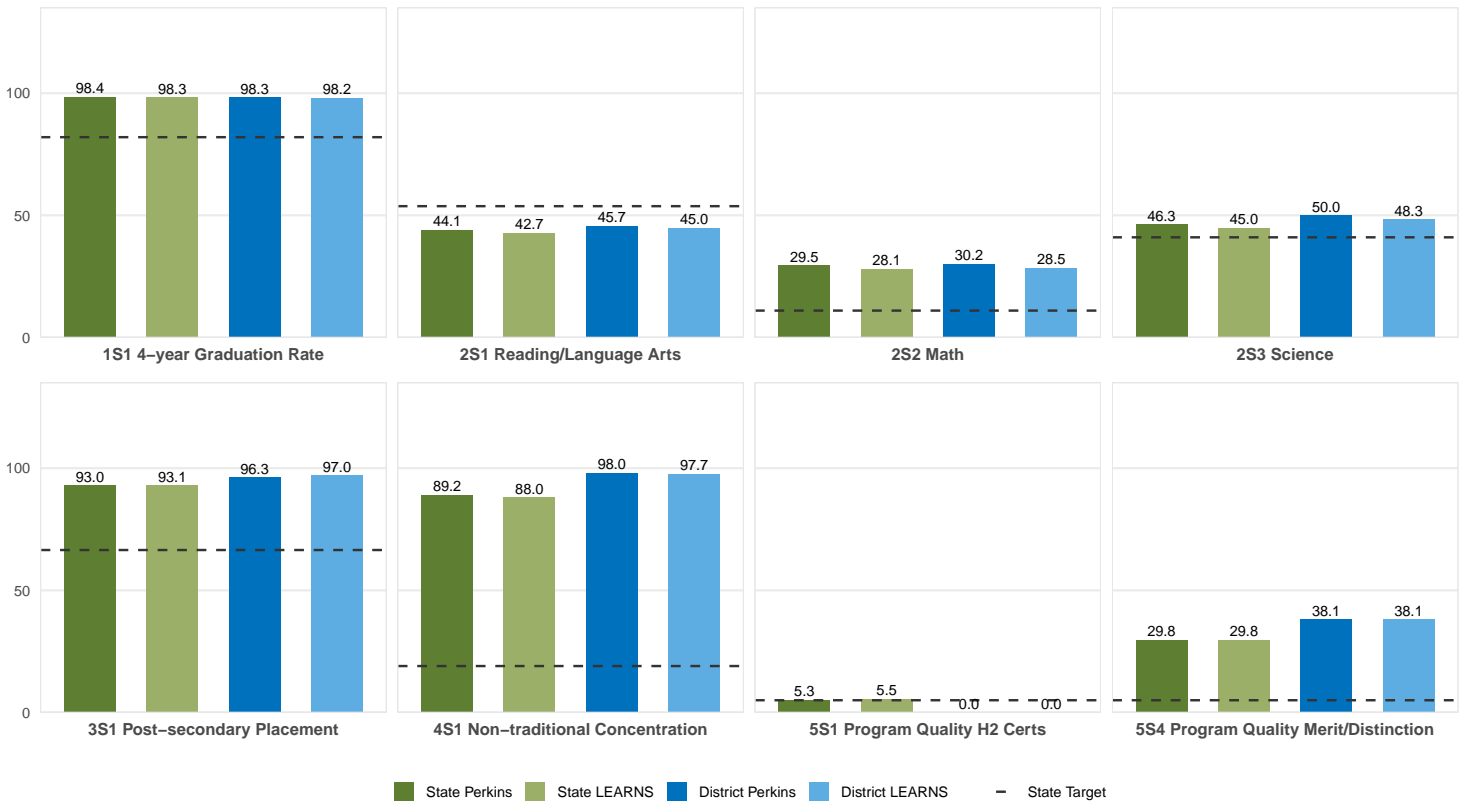

PERFORMANCE SCORES RELATIVE TO TARGETS

CTE Concentrators

A [comprehensive program report](#) is available for more detailed information on all performance measures.