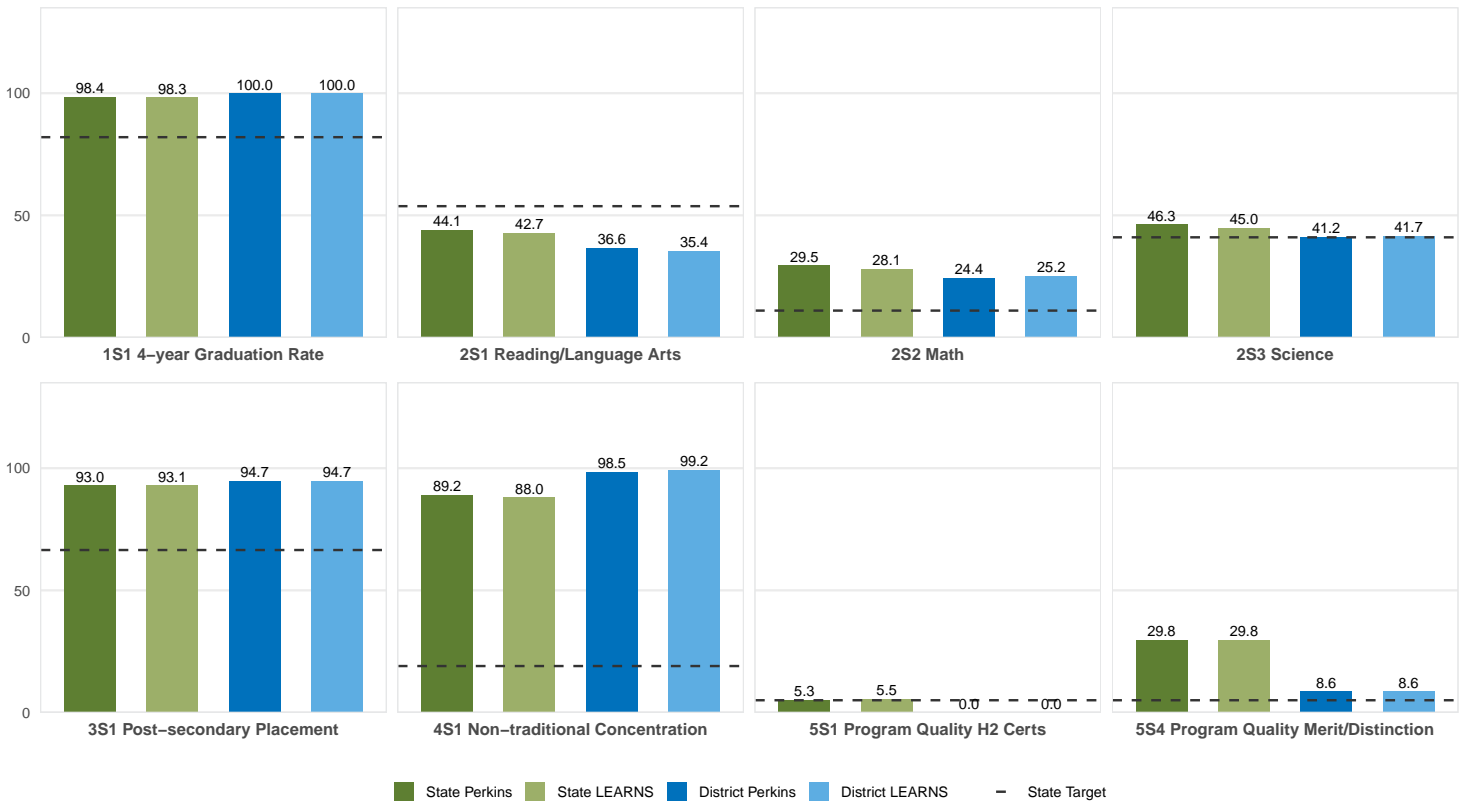

2025 CTE SUMMARY REPORT

HORATIO SCHOOL DISTRICT

Enrollment includes Grades 8–12 students.

PERFORMANCE SCORES RELATIVE TO TARGETS

CTE Concentrators

A [comprehensive program report](#) is available for more detailed information on all performance measures.