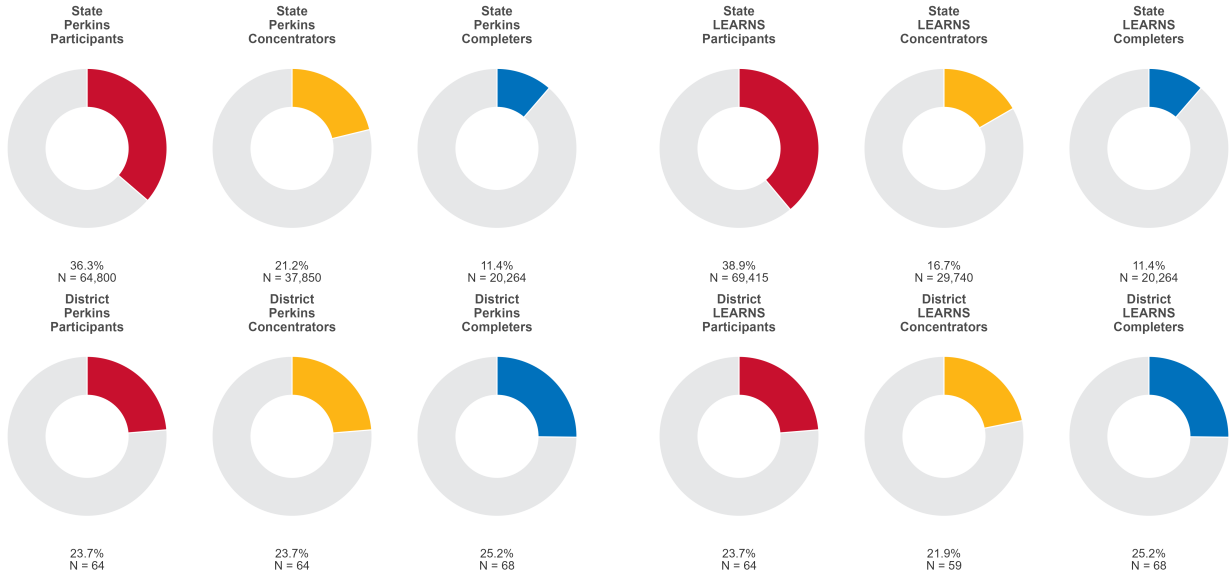

2025 CTE SUMMARY REPORT

HORATIO SCHOOL DISTRICT

Enrollment includes Grades 8–12 students.

PERFORMANCE SCORES RELATIVE TO TARGETS

CTE Concentrators

A [comprehensive program report](#) is available for more detailed information on all performance measures.