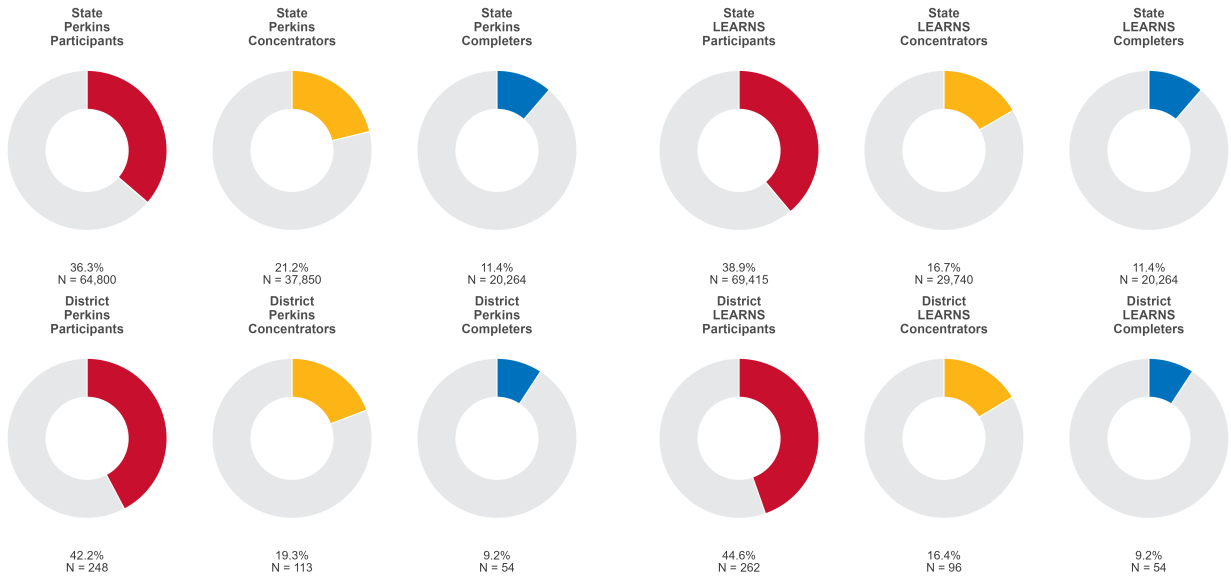

## MOUNTAIN VIEW SCHOOL DISTRICT

Enrollment includes Grades 8–12 students.

### PERFORMANCE SCORES RELATIVE TO TARGETS