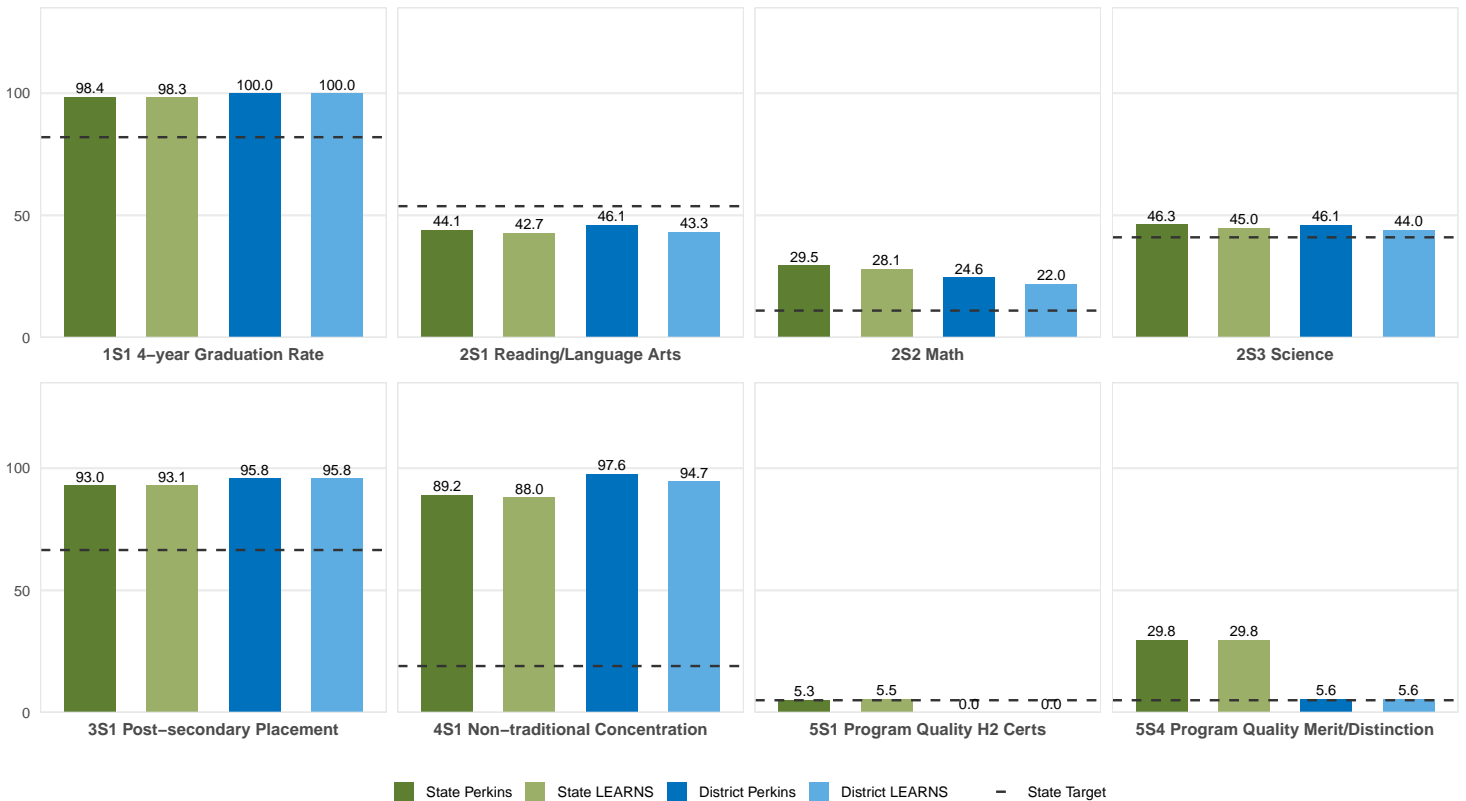

PERFORMANCE SCORES RELATIVE TO TARGETS

CTE Concentrators

A [comprehensive program report](#) is available for more detailed information on all performance measures.