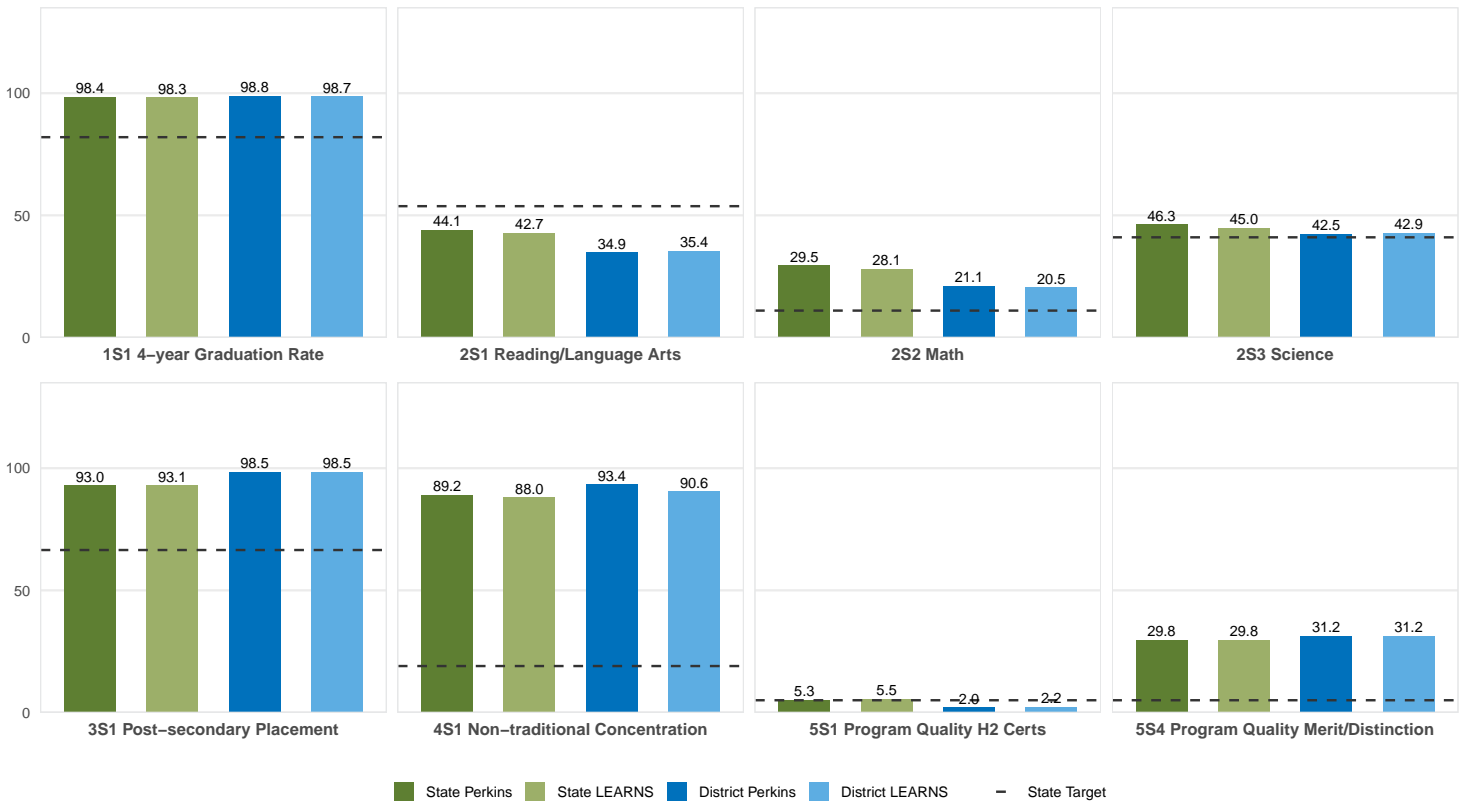

2025 CTE SUMMARY REPORT

EL DORADO SCHOOL DISTRICT

Enrollment includes Grades 8–12 students.

PERFORMANCE SCORES RELATIVE TO TARGETS

CTE Concentrators

A [comprehensive program report](#) is available for more detailed information on all performance measures.