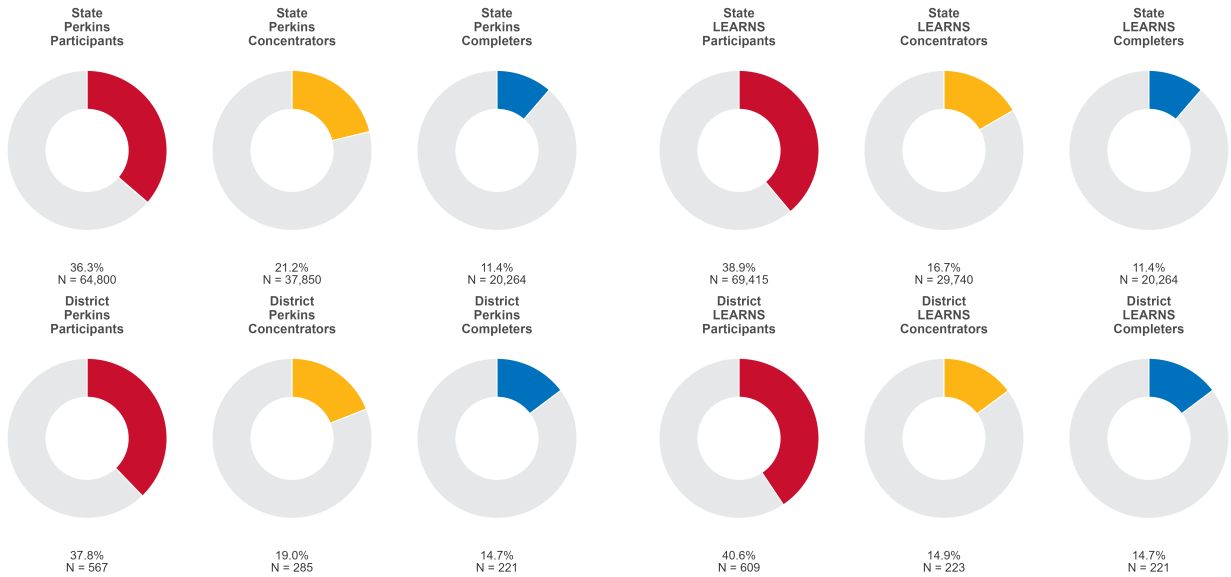

2025 CTE SUMMARY REPORT

EL DORADO SCHOOL DISTRICT

Enrollment includes Grades 8–12 students.

PERFORMANCE SCORES RELATIVE TO TARGETS

CTE Concentrators

A [comprehensive program report](#) is available for more detailed information on all performance measures.