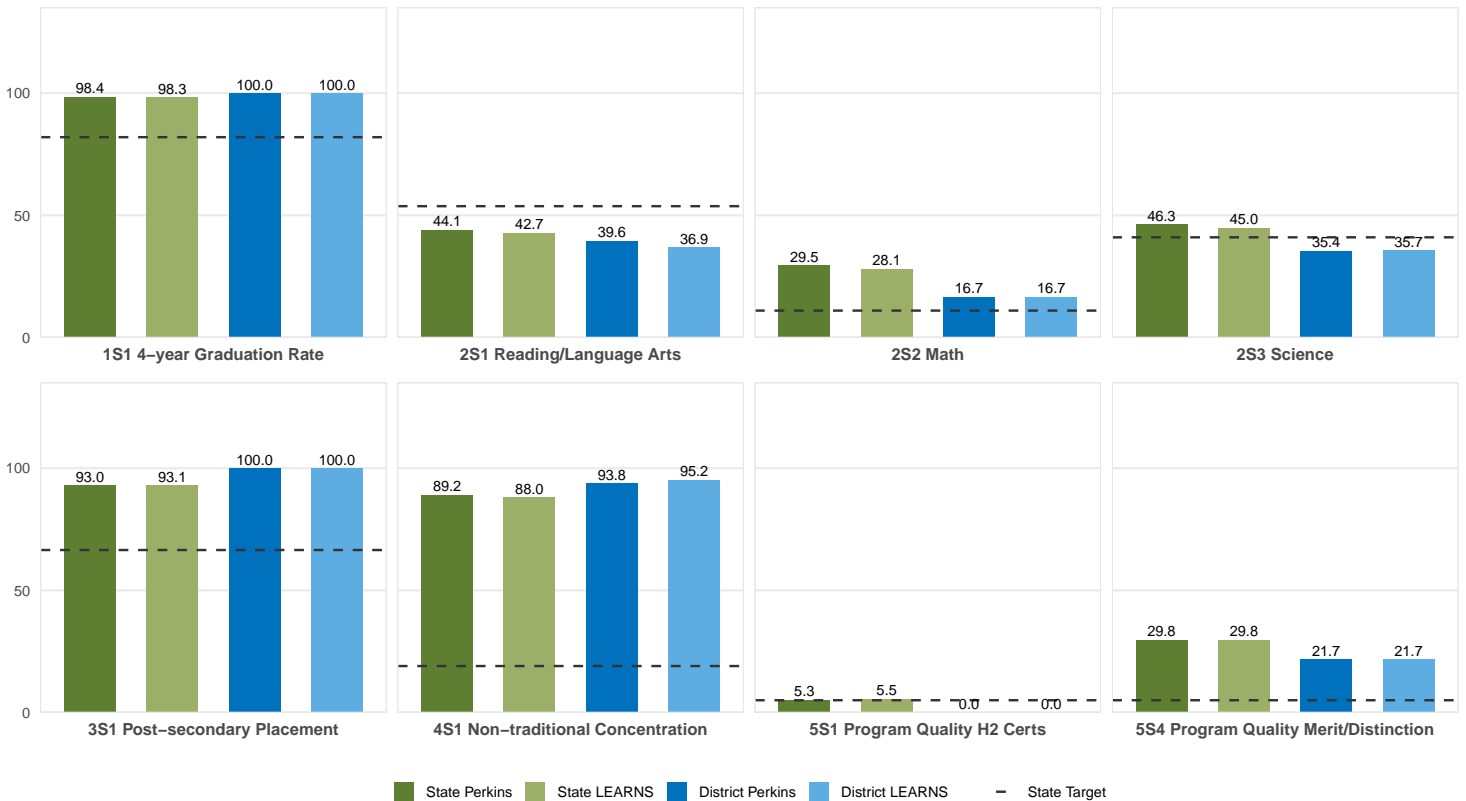

2025 CTE SUMMARY REPORT

JUNCTION CITY SCHOOL DISTRICT

Enrollment includes Grades 8–12 students.

PERFORMANCE SCORES RELATIVE TO TARGETS

CTE Concentrators

A [comprehensive program report](#) is available for more detailed information on all performance measures.