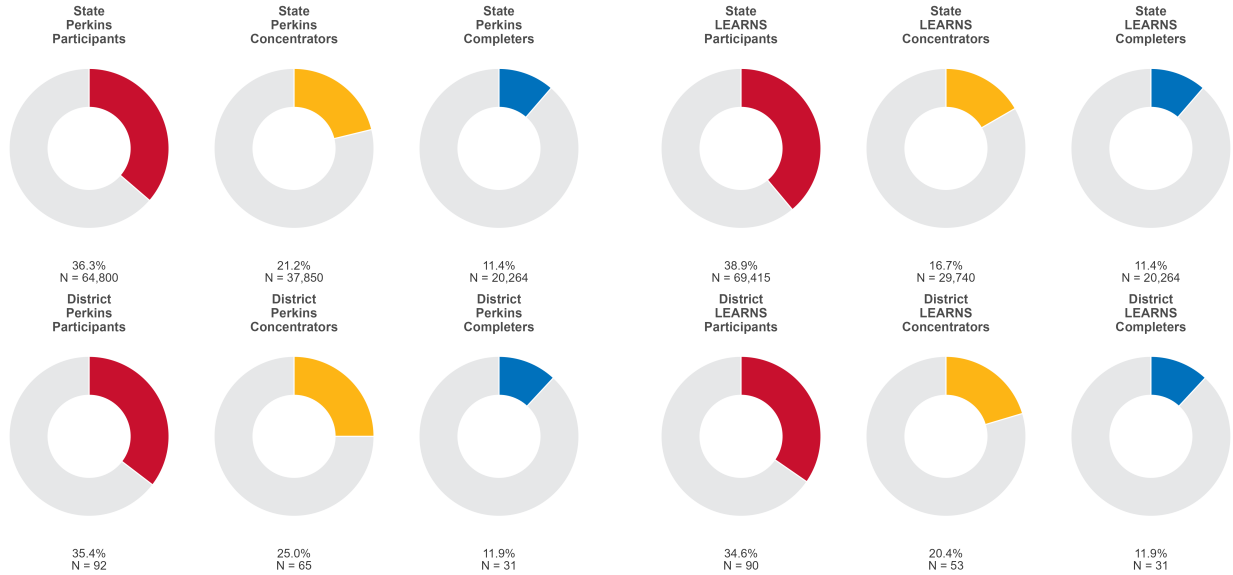

2025 CTE SUMMARY REPORT

JUNCTION CITY SCHOOL DISTRICT

Enrollment includes Grades 8–12 students.

PERFORMANCE SCORES RELATIVE TO TARGETS

CTE Concentrators

A [comprehensive program report](#) is available for more detailed information on all performance measures.