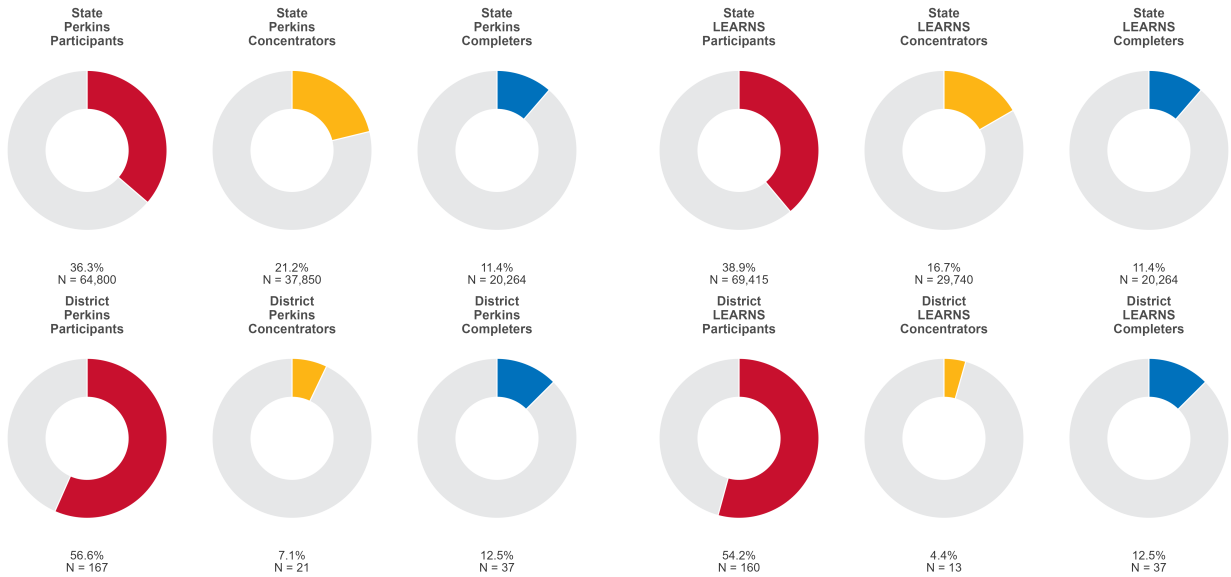

2025 CTE SUMMARY REPORT

PARKERS CHAPEL SCHOOL DISTRICT

Enrollment includes Grades 8–12 students.

PERFORMANCE SCORES RELATIVE TO TARGETS

CTE Concentrators

A [comprehensive program report](#) is available for more detailed information on all performance measures.