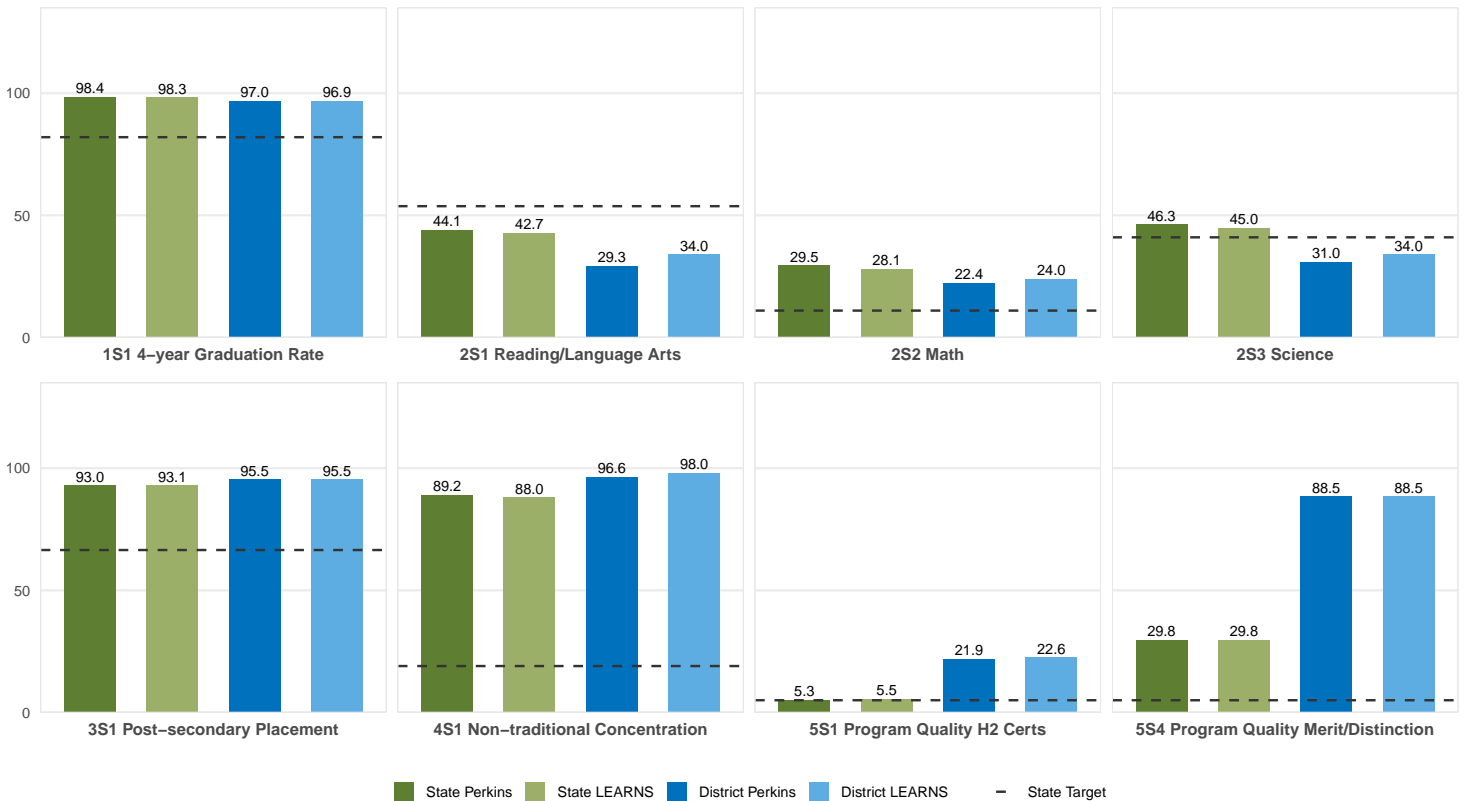

2025 CTE SUMMARY REPORT

PARKERS CHAPEL SCHOOL DISTRICT

Enrollment includes Grades 8–12 students.

PERFORMANCE SCORES RELATIVE TO TARGETS

CTE Concentrators

A [comprehensive program report](#) is available for more detailed information on all performance measures.