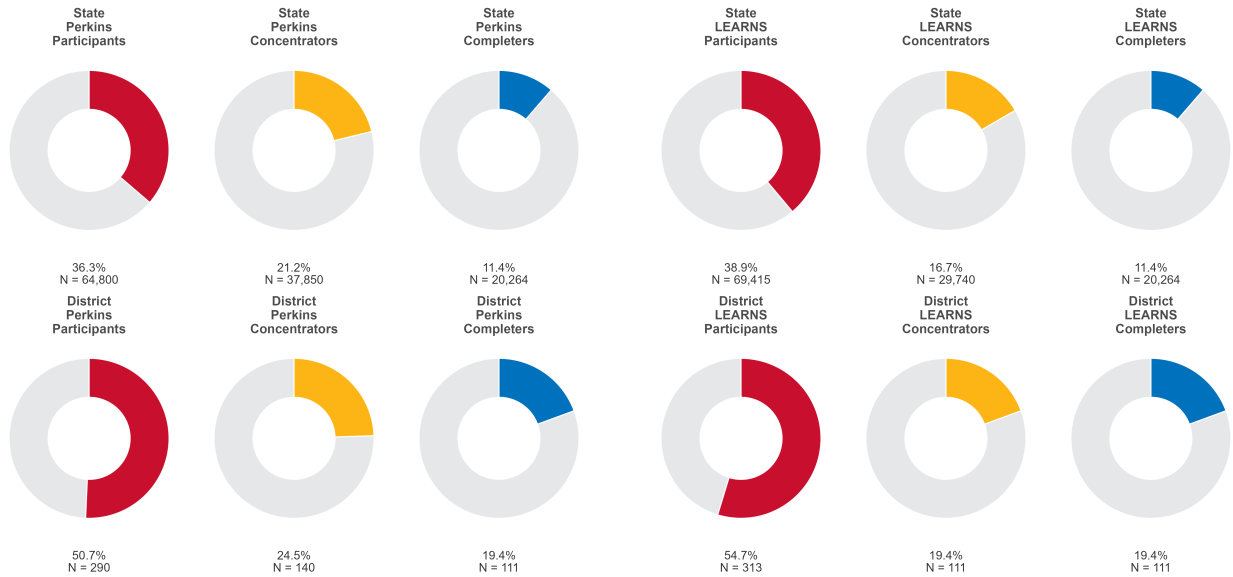

2025 CTE SUMMARY REPORT

ELKINS SCHOOL DISTRICT

Enrollment includes Grades 8–12 students.

PERFORMANCE SCORES RELATIVE TO TARGETS

CTE Concentrators

A [comprehensive program report](#) is available for more detailed information on all performance measures.