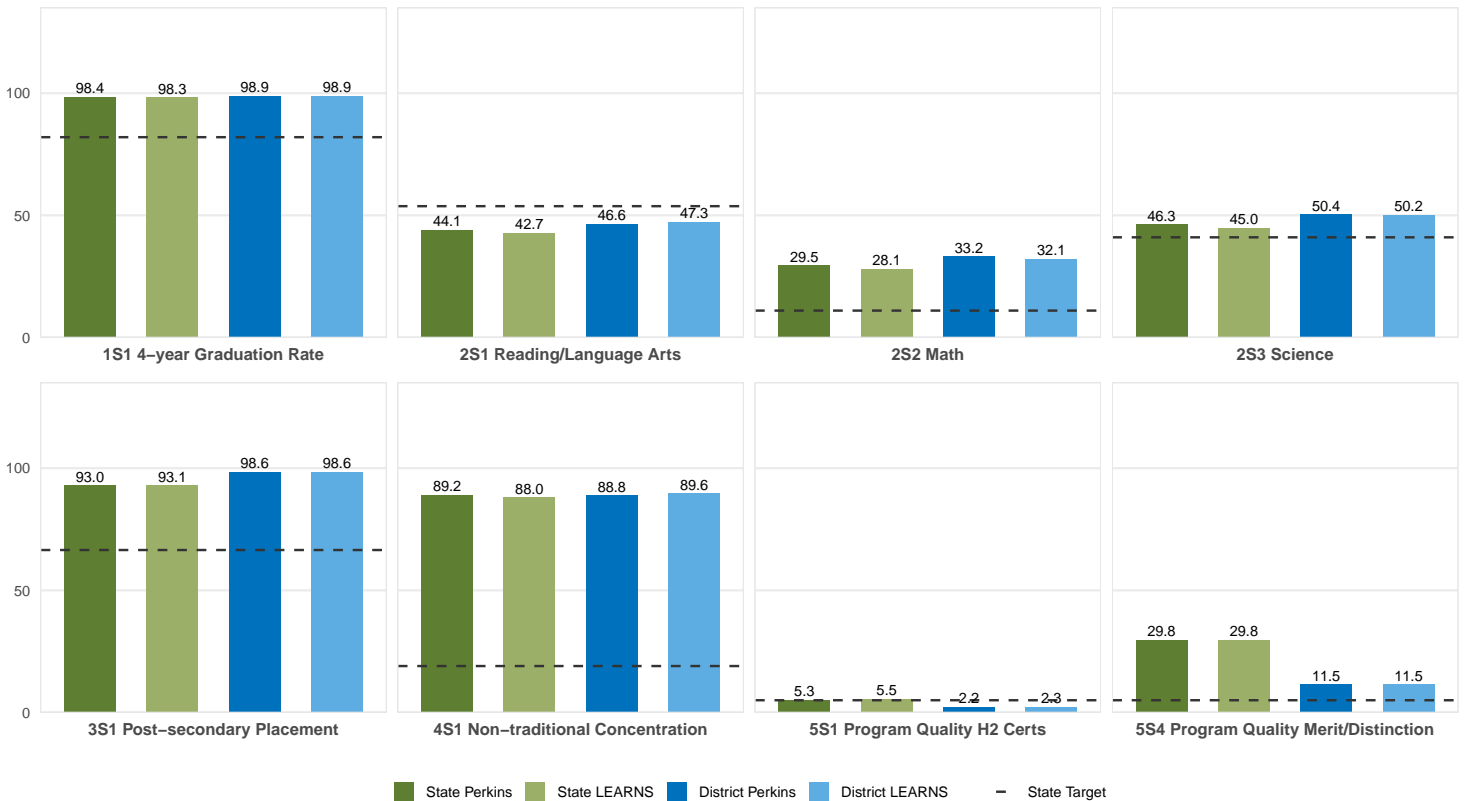

2025 CTE SUMMARY REPORT

ELKINS SCHOOL DISTRICT

Enrollment includes Grades 8–12 students.

PERFORMANCE SCORES RELATIVE TO TARGETS

CTE Concentrators

A [comprehensive program report](#) is available for more detailed information on all performance measures.