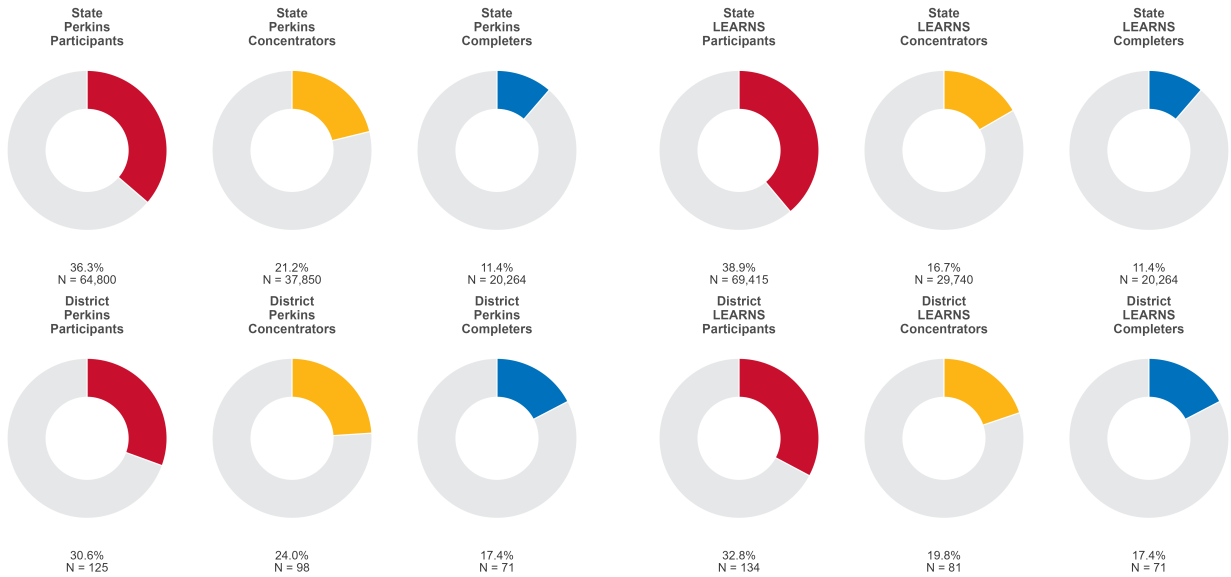

2025 CTE SUMMARY REPORT

LINCOLN SCHOOL DISTRICT

Enrollment includes Grades 8–12 students.

PERFORMANCE SCORES RELATIVE TO TARGETS

CTE Concentrators

A [comprehensive program report](#) is available for more detailed information on all performance measures.