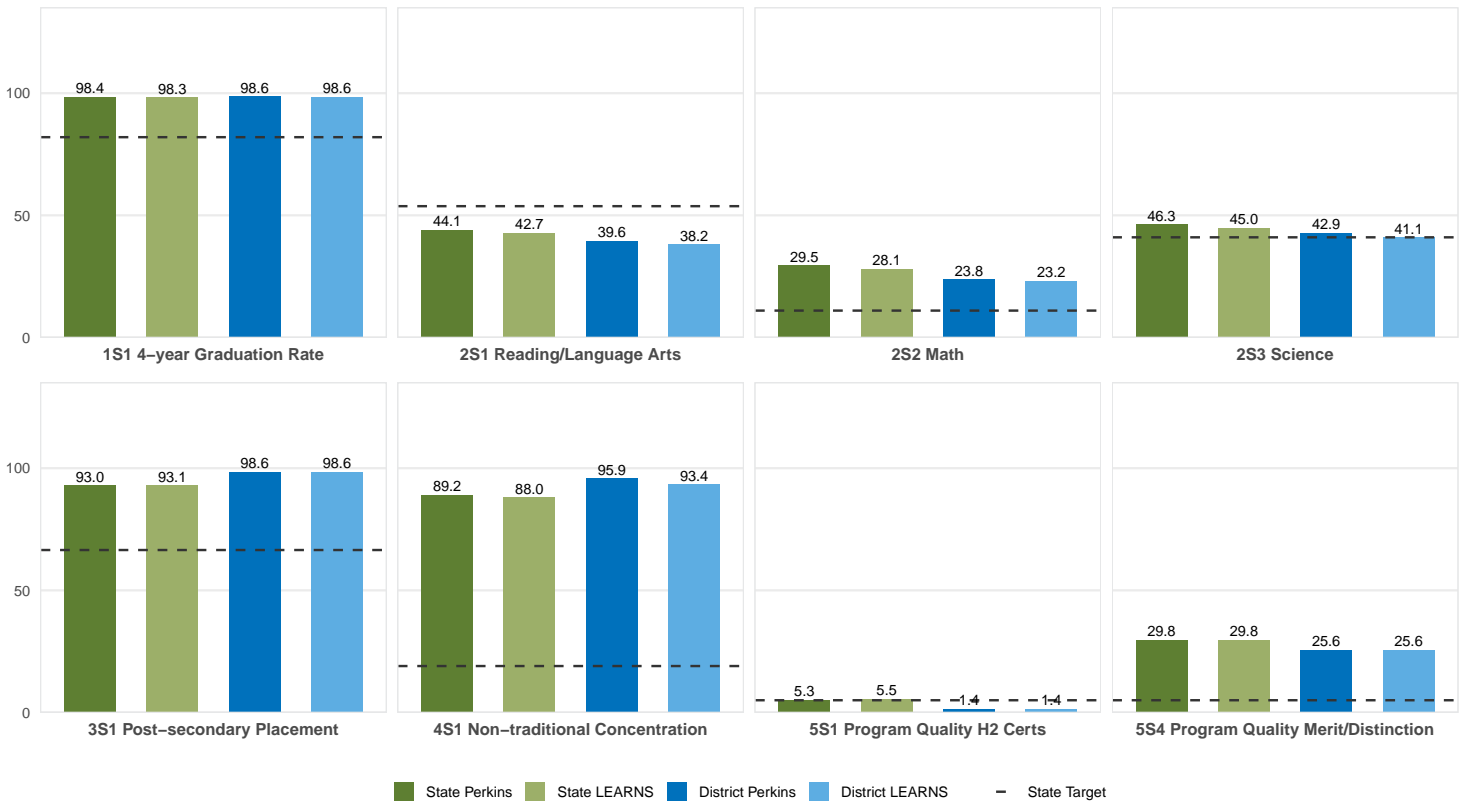

2025 CTE SUMMARY REPORT

LINCOLN SCHOOL DISTRICT

Enrollment includes Grades 8–12 students.

PERFORMANCE SCORES RELATIVE TO TARGETS

CTE Concentrators

A [comprehensive program report](#) is available for more detailed information on all performance measures.