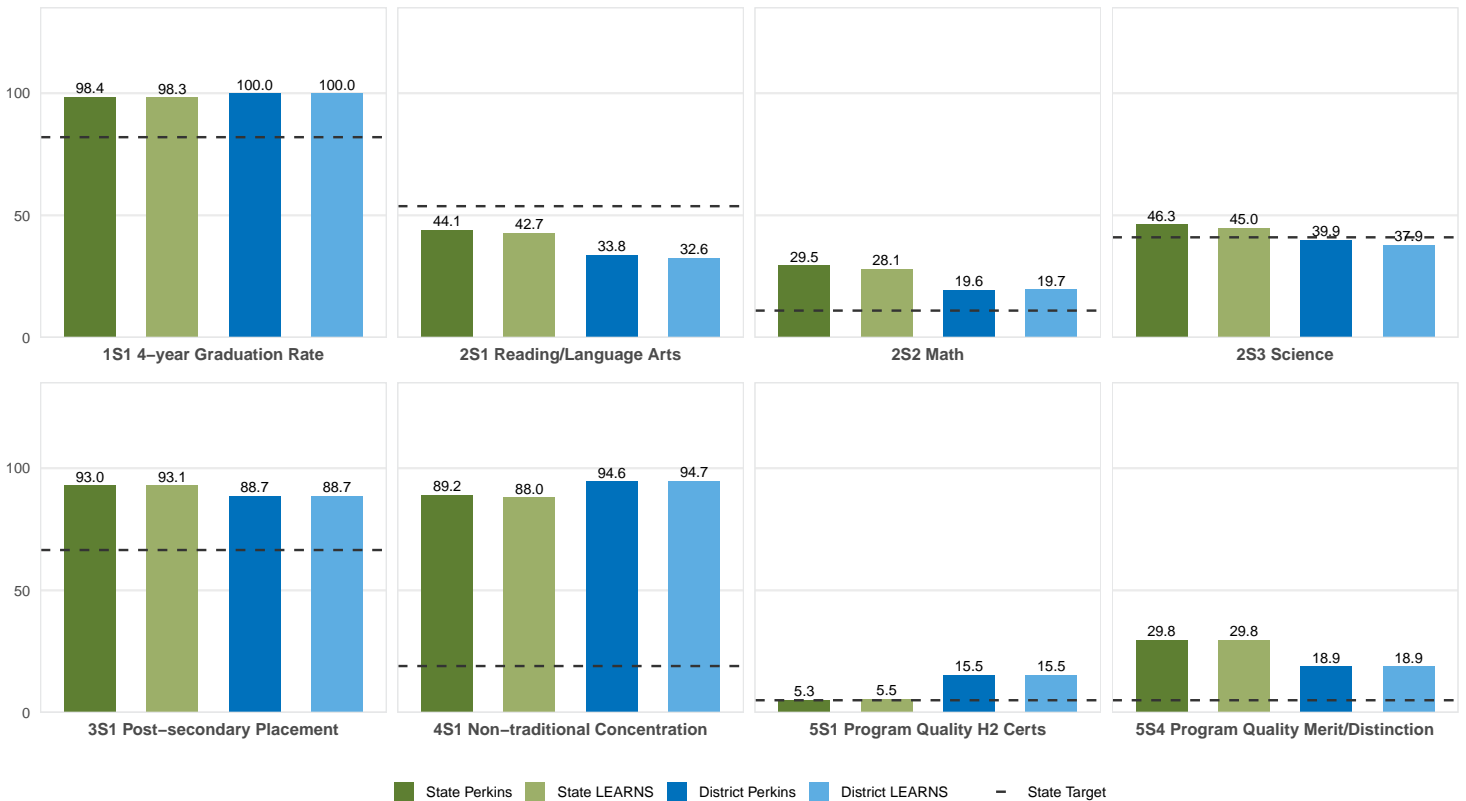

PERFORMANCE SCORES RELATIVE TO TARGETS

CTE Concentrators

A [comprehensive program report](#) is available for more detailed information on all performance measures.