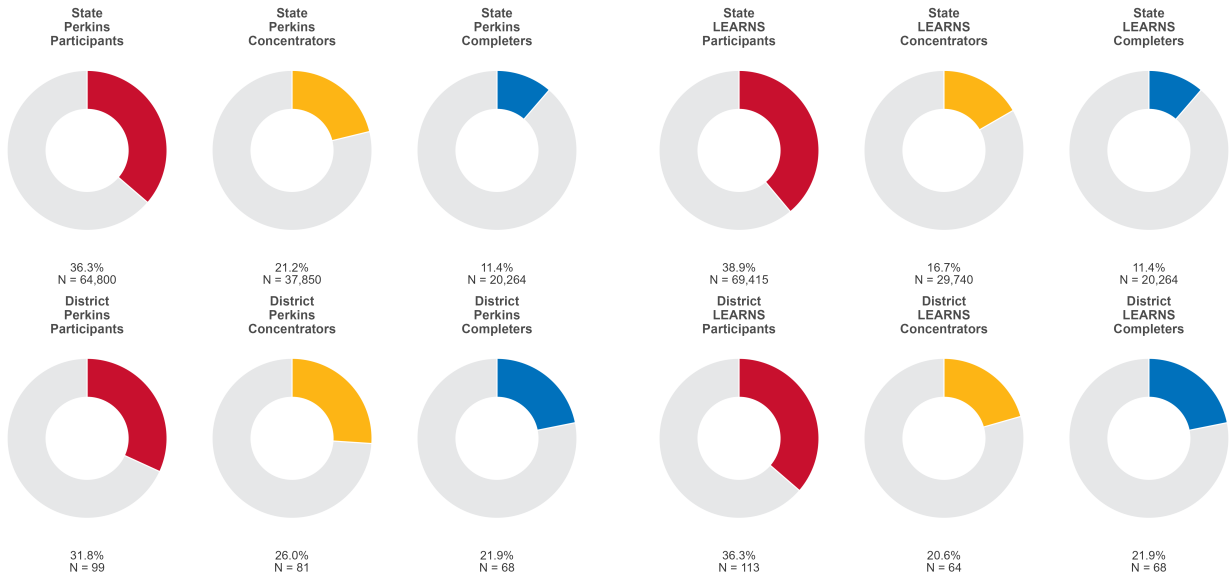

## WEST FORK SCHOOL DISTRICT

Enrollment includes Grades 8–12 students.

### PERFORMANCE SCORES RELATIVE TO TARGETS