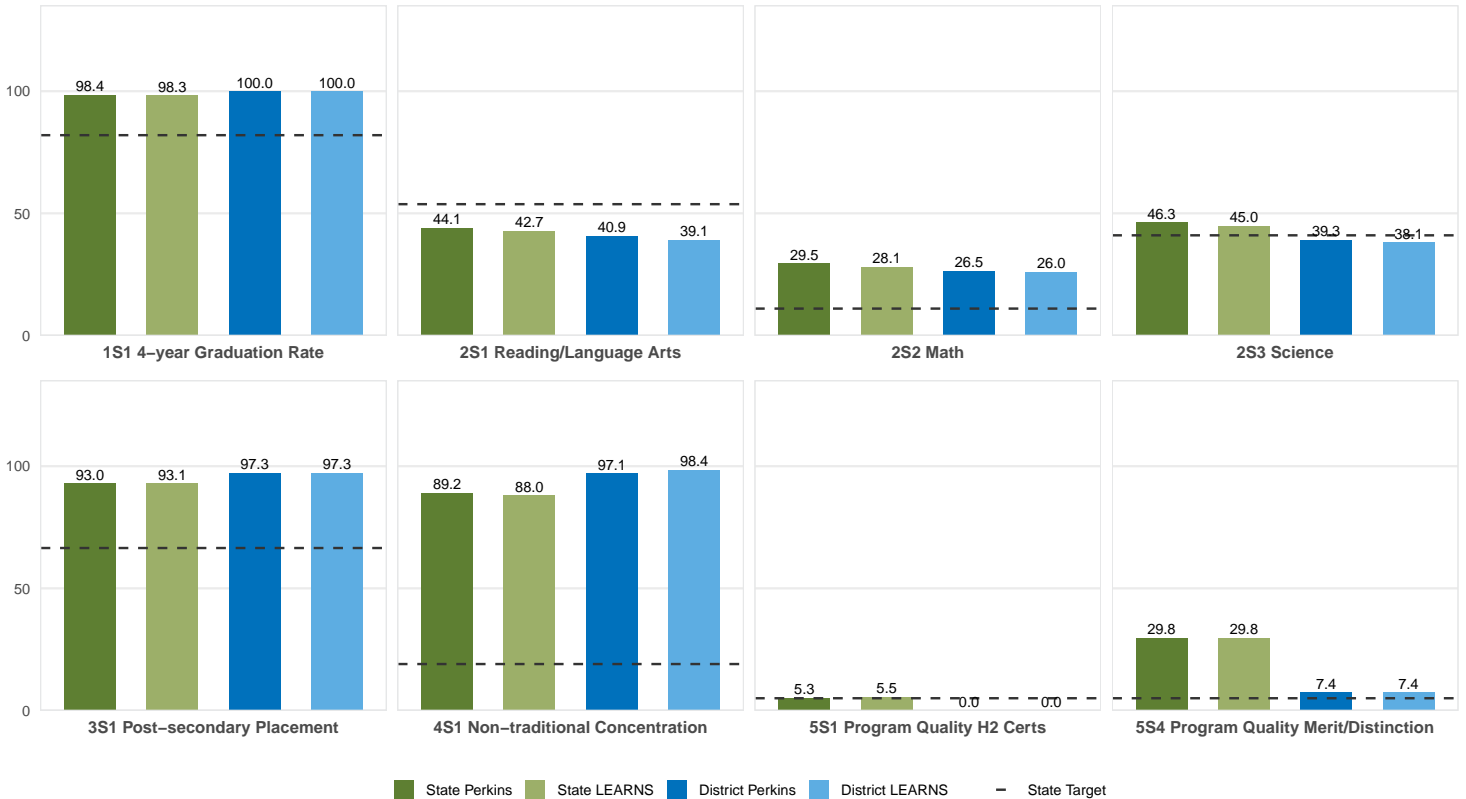

2025 CTE SUMMARY REPORT

WHITE COUNTY CENTRAL SCHOOL DISTRICT

Enrollment includes Grades 8–12 students.

PERFORMANCE SCORES RELATIVE TO TARGETS

CTE Concentrators

A [comprehensive program report](#) is available for more detailed information on all performance measures.