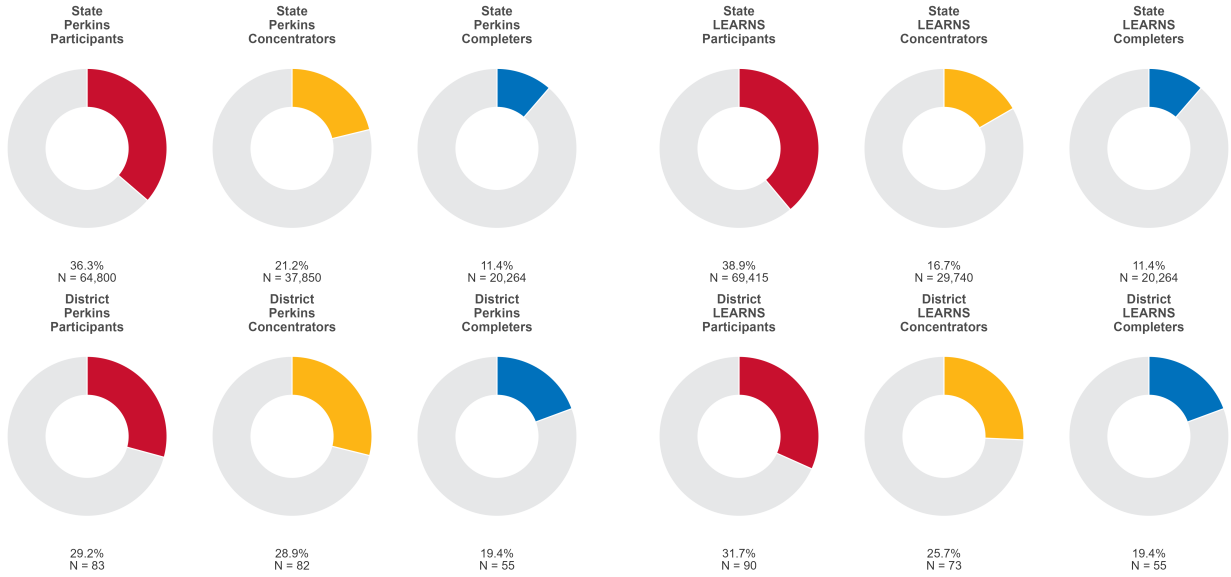

2025 CTE SUMMARY REPORT

WHITE COUNTY CENTRAL SCHOOL DISTRICT

Enrollment includes Grades 8–12 students.

PERFORMANCE SCORES RELATIVE TO TARGETS

CTE Concentrators

A [comprehensive program report](#) is available for more detailed information on all performance measures.