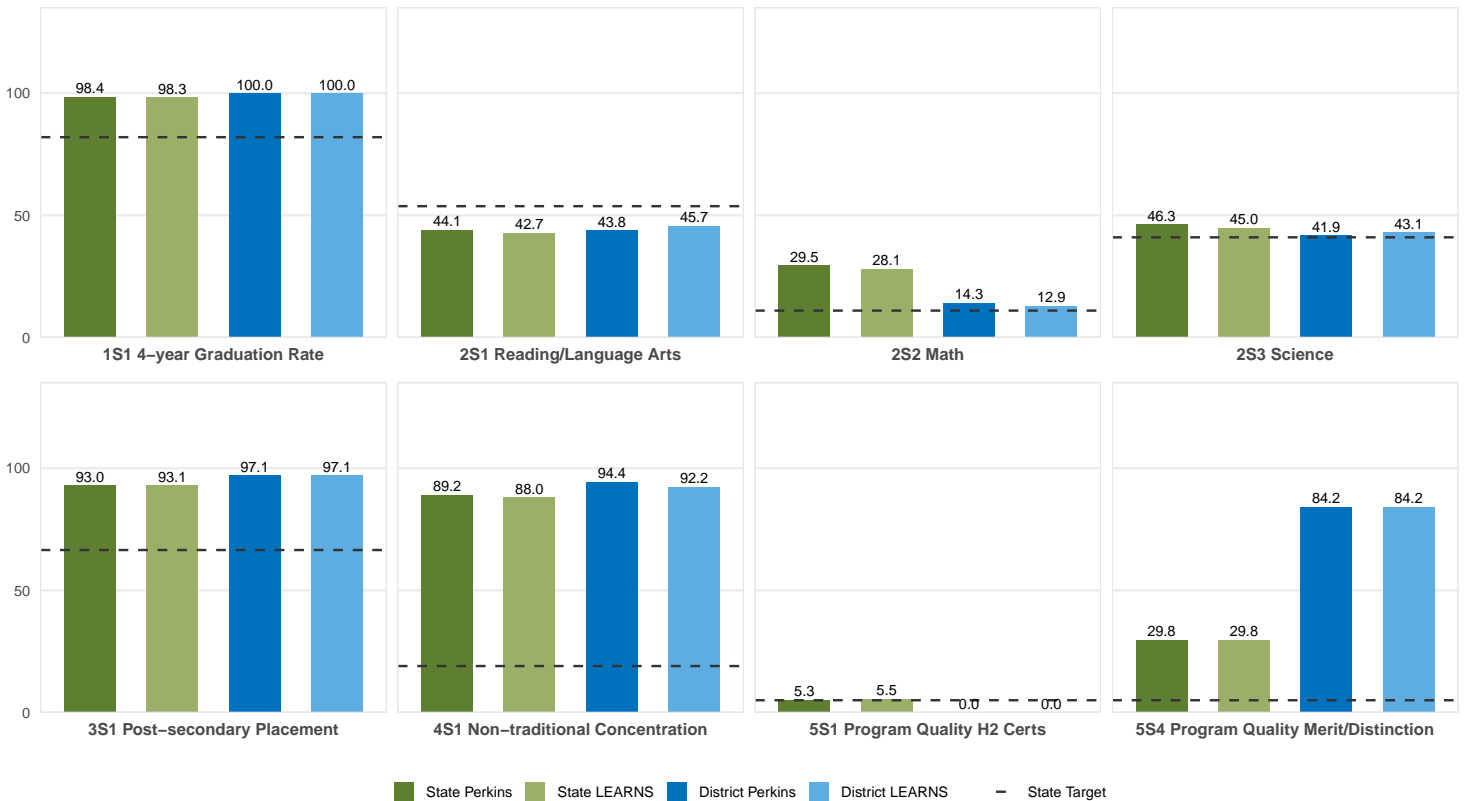

2025 CTE SUMMARY REPORT

RIVERVIEW SCHOOL DISTRICT

Enrollment includes Grades 8–12 students.

PERFORMANCE SCORES RELATIVE TO TARGETS

CTE Concentrators

A [comprehensive program report](#) is available for more detailed information on all performance measures.