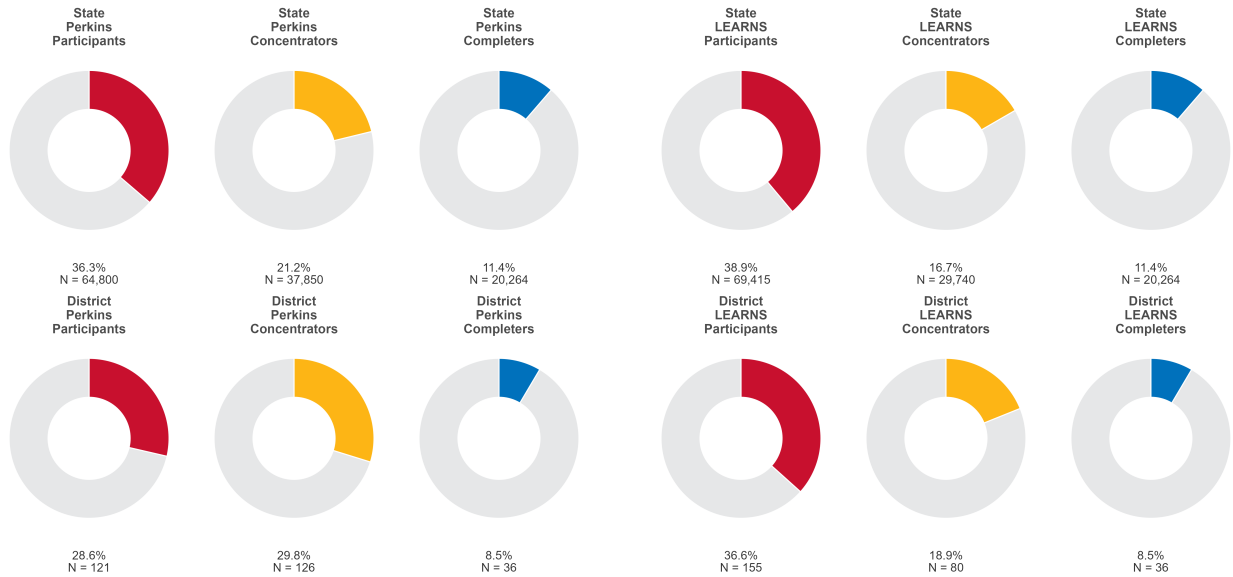

2025 CTE SUMMARY REPORT

RIVERVIEW SCHOOL DISTRICT

Enrollment includes Grades 8–12 students.

PERFORMANCE SCORES RELATIVE TO TARGETS

CTE Concentrators

A [comprehensive program report](#) is available for more detailed information on all performance measures.