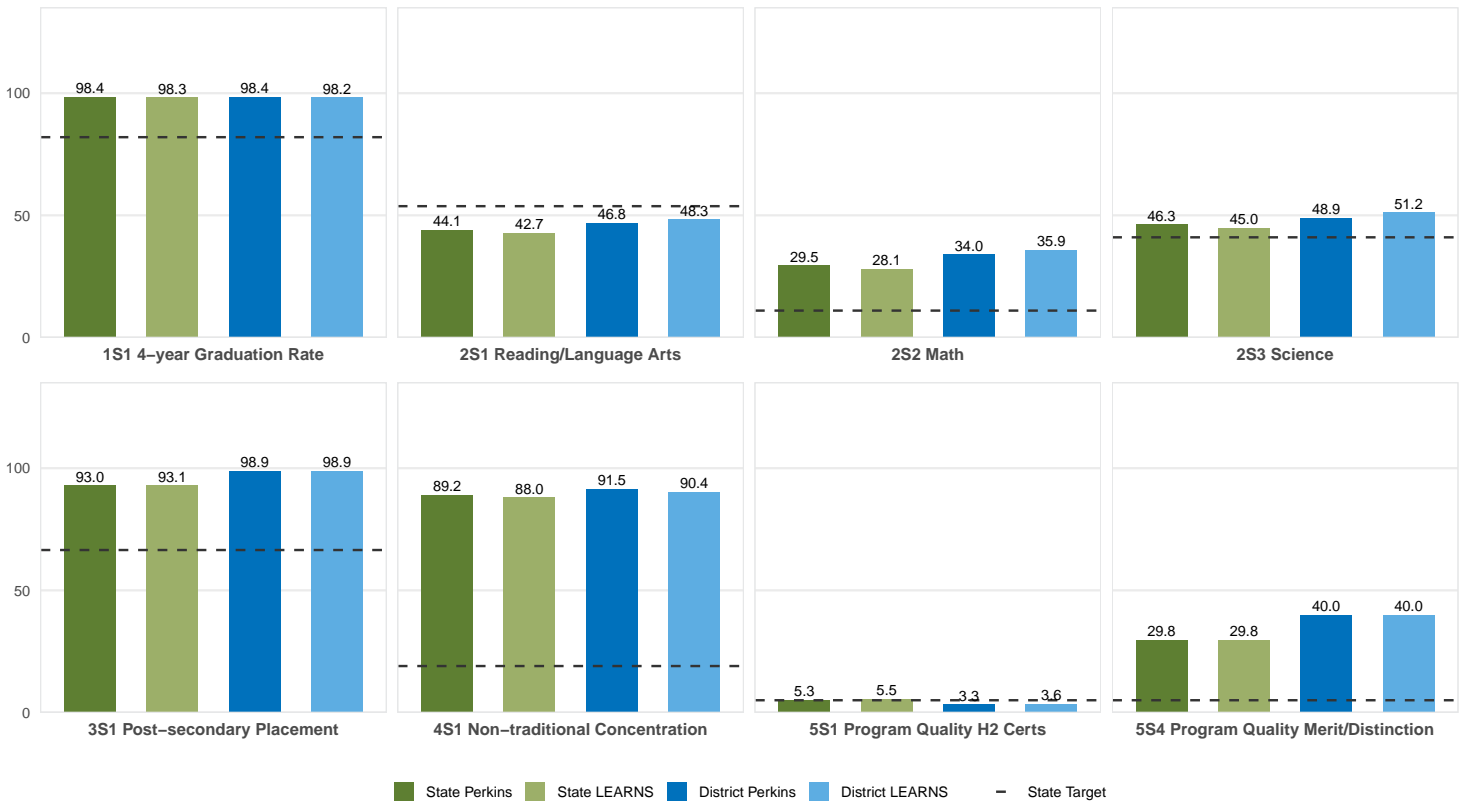

2025 CTE SUMMARY REPORT

DARDANELLE SCHOOL DISTRICT

Enrollment includes Grades 8–12 students.

PERFORMANCE SCORES RELATIVE TO TARGETS

CTE Concentrators

A [comprehensive program report](#) is available for more detailed information on all performance measures.