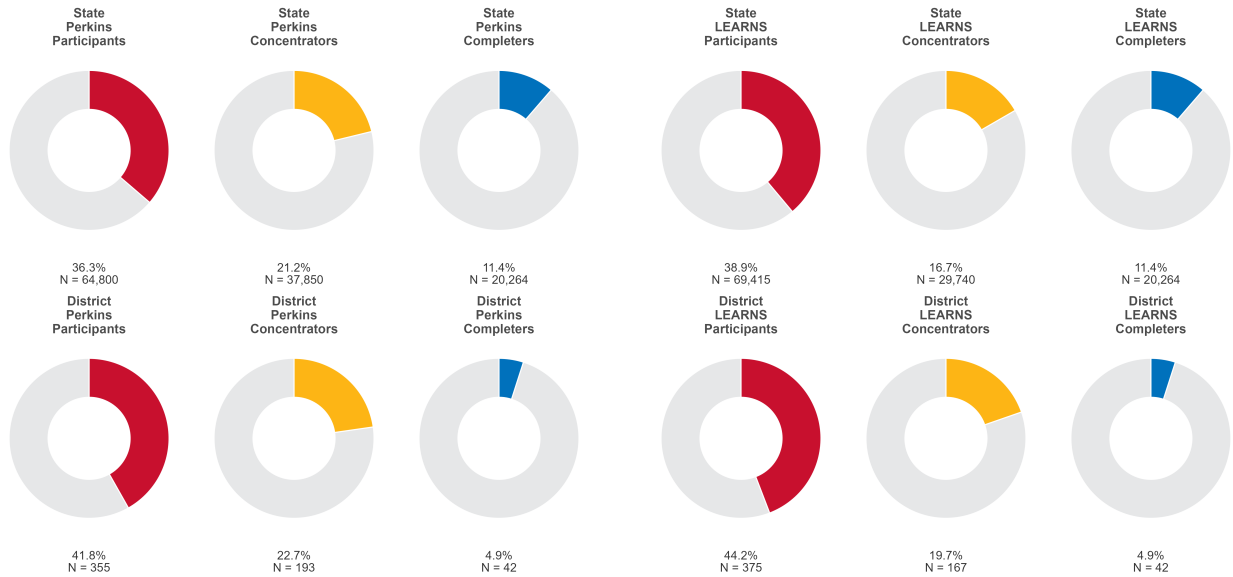

2025 CTE SUMMARY REPORT

DARDANELLE SCHOOL DISTRICT

Enrollment includes Grades 8–12 students.

PERFORMANCE SCORES RELATIVE TO TARGETS

CTE Concentrators

A [comprehensive program report](#) is available for more detailed information on all performance measures.