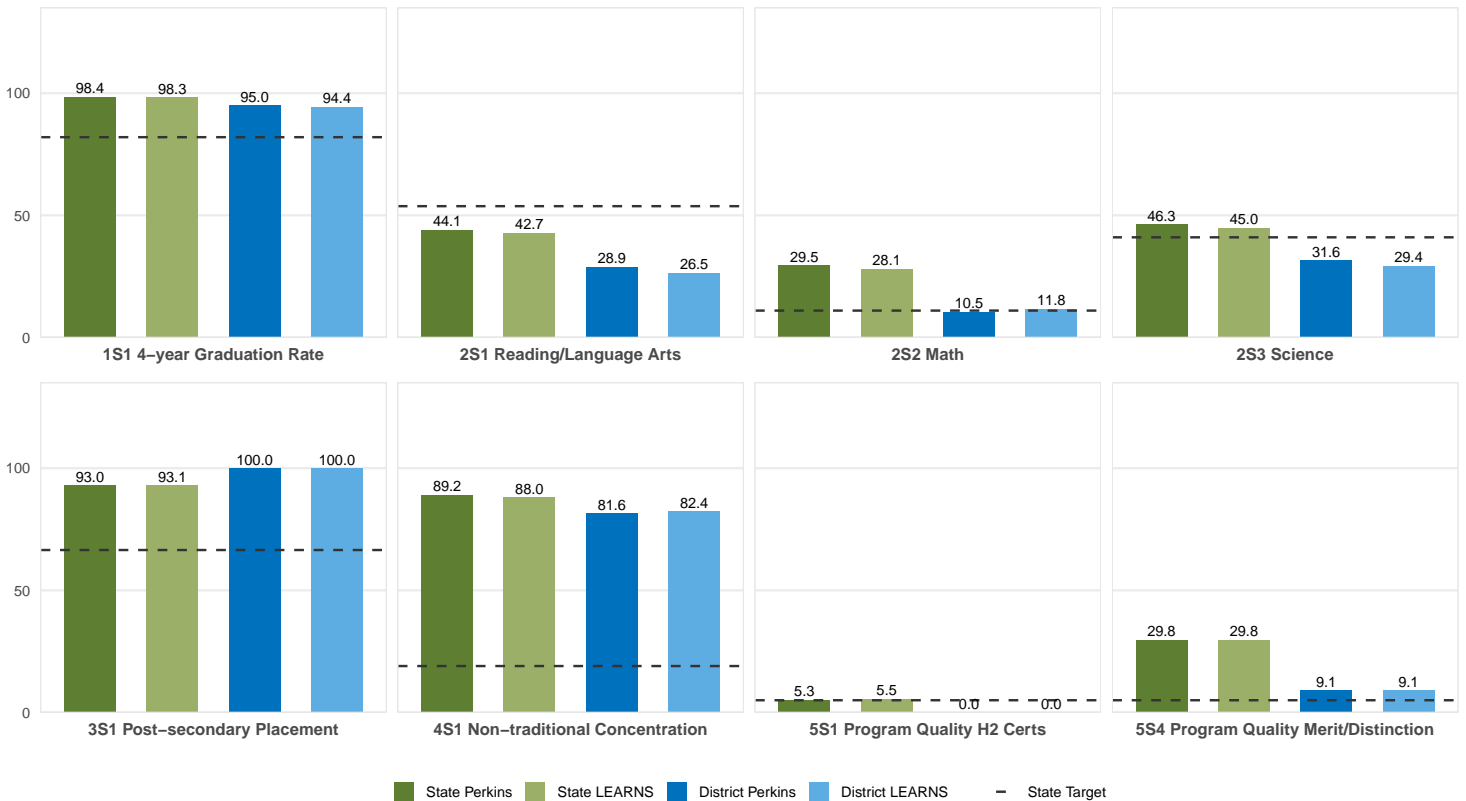

2025 CTE SUMMARY REPORT

WESTERN YELL COUNTY SCHOOL DISTRICT

Enrollment includes Grades 8–12 students.

PERFORMANCE SCORES RELATIVE TO TARGETS

CTE Concentrators

A [comprehensive program report](#) is available for more detailed information on all performance measures.