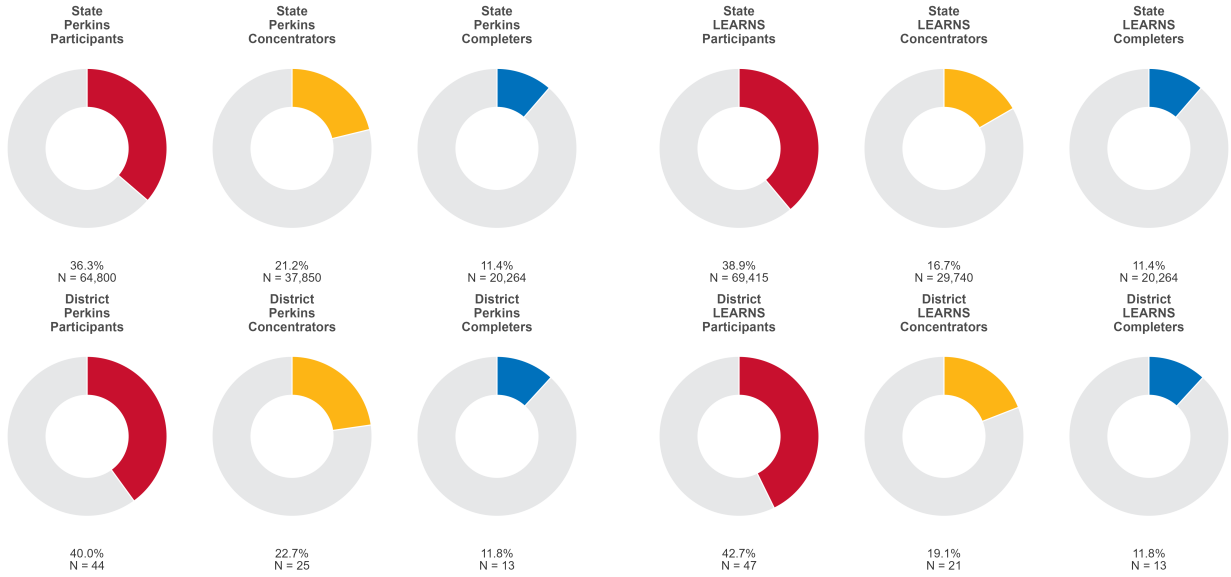

2025 CTE SUMMARY REPORT

WESTERN YELL COUNTY SCHOOL DISTRICT

Enrollment includes Grades 8–12 students.

PERFORMANCE SCORES RELATIVE TO TARGETS

CTE Concentrators

A [comprehensive program report](#) is available for more detailed information on all performance measures.