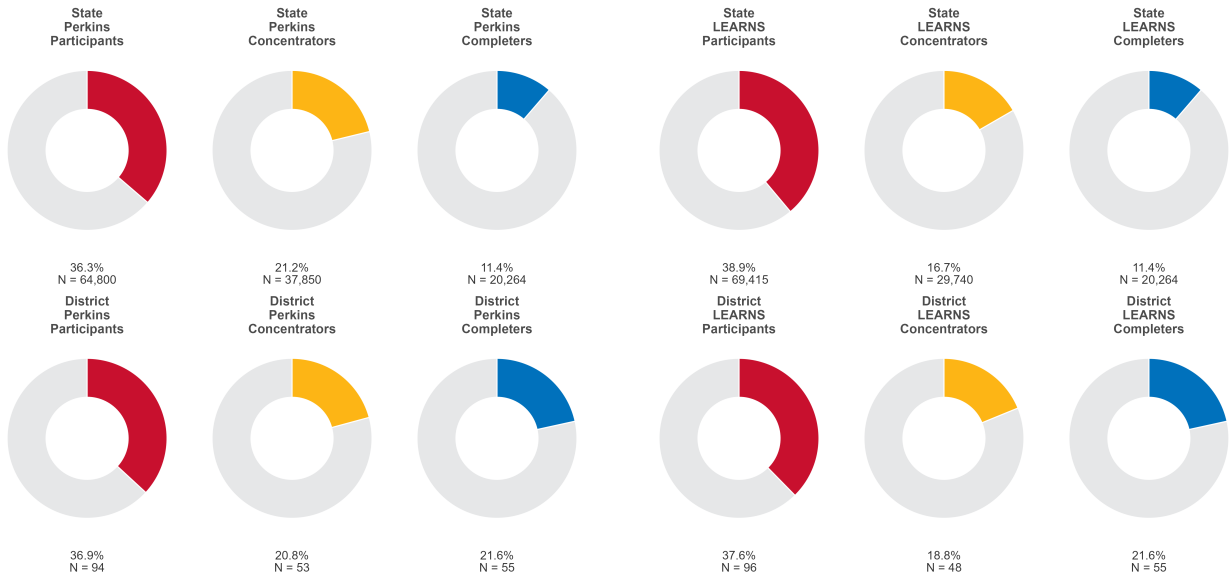

2025 CTE SUMMARY REPORT

TWO RIVERS SCHOOL DISTRICT

Enrollment includes Grades 8–12 students.

PERFORMANCE SCORES RELATIVE TO TARGETS

CTE Concentrators

A [comprehensive program report](#) is available for more detailed information on all performance measures.