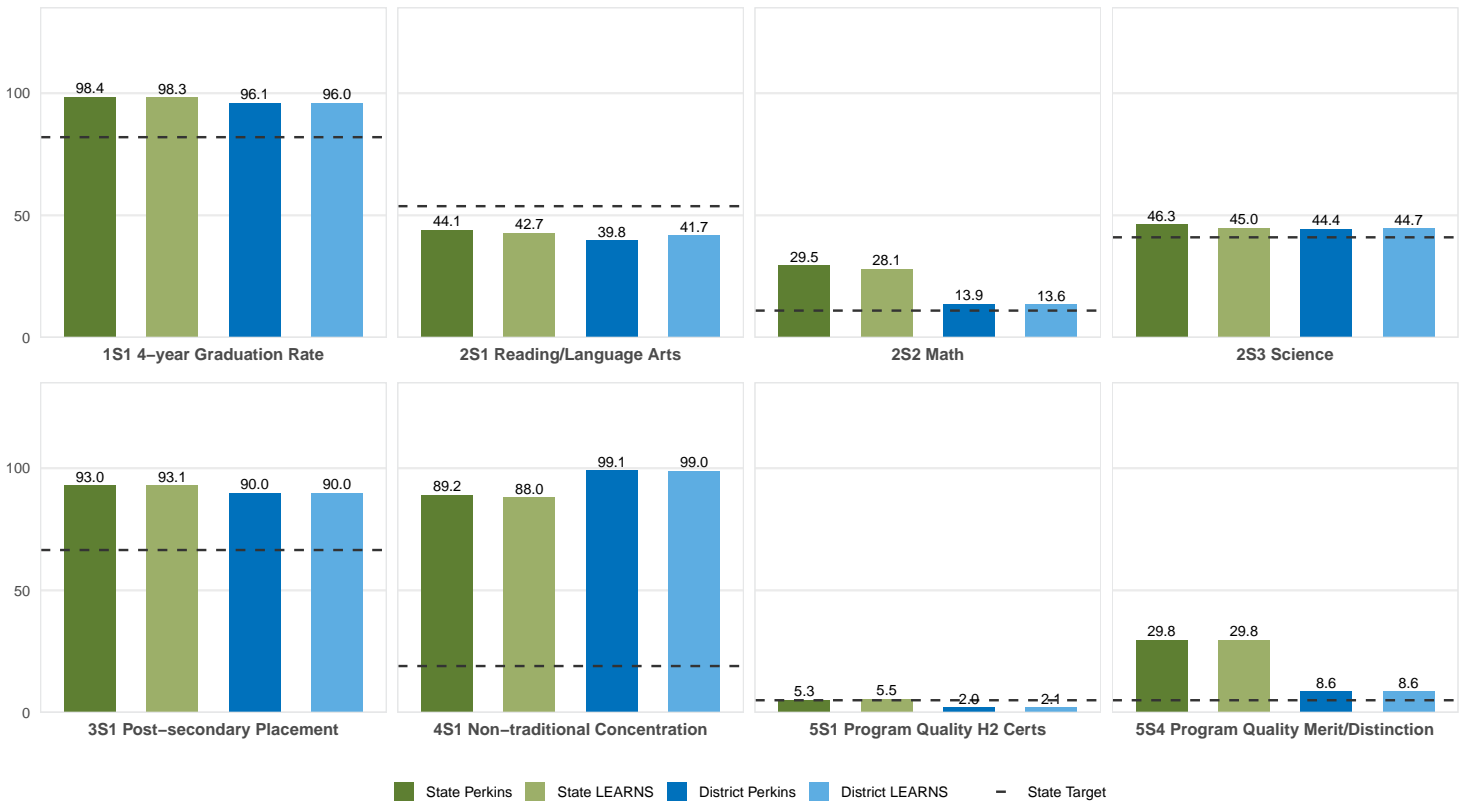

2025 CTE SUMMARY REPORT

TWO RIVERS SCHOOL DISTRICT

Enrollment includes Grades 8–12 students.

PERFORMANCE SCORES RELATIVE TO TARGETS

CTE Concentrators

A [comprehensive program report](#) is available for more detailed information on all performance measures.